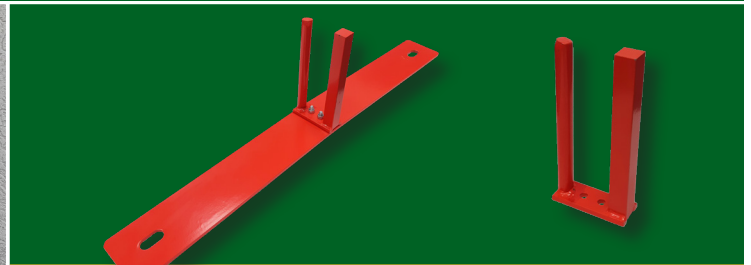

REPAIRABLE BASE

Modu-Loc pegs

Universal pegs

Whether you own Modu-Loc panels or another style of steel mesh temporary fencing, we can supply you with replacement bases that fit your fence system. Removable pegs allow you to replace worn or broken components, and enable you to adapt the bases to your choice of fence system.

SAVE MONEY - Removable pegs allow you to repair broken bases for a fraction of the cost of replacing them

UNIVERSAL - Pegs are available in two styles to fit most types of temporary fence with steel square tube frames

ADAPTABLE - Pegs can be used with other components within the Modu-Loc system to suit unique installation requirements

CONVENIENCE - Whether you require delivery or prefer to pick up, there's a Modu-Loc depot near you