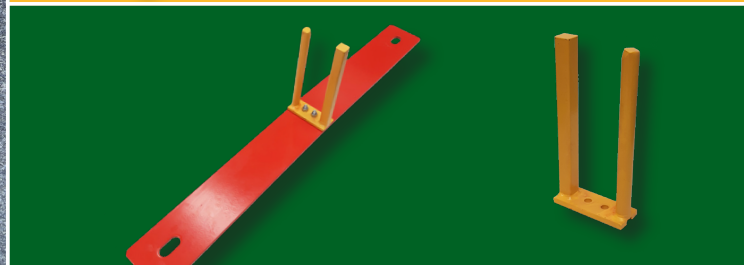

REPAIRABLE BASE

Modu-Loc pegs

Universal pegs

Whether you own Modu-Loc panels or another style of steel mesh temporary fencing, we can supply you with replacement bases that fit your fence system. Removable pegs allow you to replace worn or broken components, and enable you to adapt the bases to your choice of fence system.

SAVE MONEY - Removable pegs allow you to repair broken bases for a fraction of the cost of replacing them

UNIVERSAL - Pegs are available in two styles to fit most types of temporary fence with steel square tube frames

ADAPTABLE - Pegs can be used with other components within the Modu-Loc system to suit unique installation requirements

CONVENIENCE - Whether you require delivery or prefer to pick up, there's a Modu-Loc depot near you