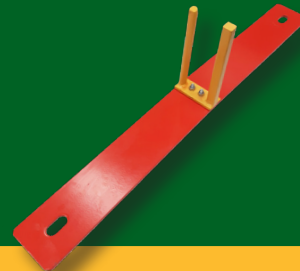

REPAIRABLE BASE

MODU-LOC
FENCE RENTALS

Modu-Loc pegs

Universal pegs

Whether you own Modu-Loc panels or another style of steel mesh temporary fencing, we can supply you with replacement bases that fit your fence system. Removable pegs allow you to replace worn or broken components, and enable you to adapt the bases to your choice of fence system.

SAVE MONEY - Removable pegs allow you to repair broken bases for a fraction of the cost of replacing them

UNIVERSAL - Pegs are available in two styles to fit most types of temporary fence with steel square tube frames

ADAPTABLE - Pegs can be used with other components within the Modu-Loc system to suit unique installation requirements

CONVENIENCE - Whether you require delivery or prefer to pick up, there's a Modu-Loc depot near you